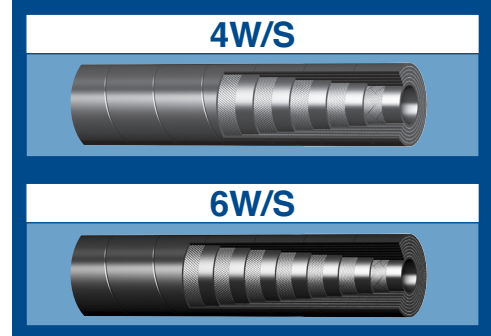

New Product

CWS SERIES (Compact Wire Spiral/Isobaric Concept)

- New hose series with compact design which complies to ISO18752 CLASS 350 TYPE CC.
- No need skive
- Exceeds the ISO18752 CLASS 350 TYPE CC, flexible design. Achieve smaller bend radius.

Hose Structure	Inner Cover: Oil Resistant Synthetic Rubber Reinforcement: Steel Wire Outer Cover: Oil and Weather Resistant Synthetic Rubber
Recommended Fluids	General Hydraulic Oil, Mineral Hydraulic Oil
Operating Temperature	-40°C~+120°C (-40F~+250F)

Hose Structure & Reinforcement

ISO18752 CLASS 350 TYPE CC												
	I.D.		O.D.		Max. W.P.		Min. B.P.		Min. B.R.		Weight	
	inch	mm	inch	mm	Psi	MPa	Psi	MPa	inch	mm	lb/ft	g/m
10	3/8	9.5	0.79	20.1	5100	35.0	20400	140.0	2.95	75	0.46	680
12	1/2	12.7	0.90	22.9	5100	35.0	20400	140.0	3.54	90	0.50	750
15	5/8	15.9	1.05	26.6	5100	35.0	20400	140.0	4.13	105	0.69	1020
19	3/4	19.0	1.17	29.8	5100	35.0	20400	140.0	4.92	125	0.79	1180
25	1	25.4	1.48	37.1	5100	35.0	20400	140.0	5.91	150	1.15	1710
32	1-1/4	31.8	1.75	44.5	5100	35.0	20400	140.0	9.06	230	1.66	2470
38	1-1/2	38.1	2.28	57.8	5100	35.0	20400	140.0	11.02	280	3.25	4840

SUMITOMO RIKO GROUP

SUMITOMO RIKO Hosetex, Ltd.

Address: 3-1 Higashi, Komaki-shi, Aichi, 485-7550, Japan
TEL : +81 (0) 568-77-5309
FAX: +81 (0) 568-77-7274

SUMITOMO RIKO America, Inc.

Address: 320 Snider Road Bluffton, OH 45817
Phone: 419-358-2121
Fax: 419-358-9331

SumiRiko Imperial Hydraulics India Pvt. Ltd.

Address: Sp2, Plot No 93-95 RIICO New Industrial Complex (Majrakath) Japanese Zone, Neemrana, Alwar Rajasthan - 301705, India (branches in Neemrana and Malur)
TEL : +91-124-430-8176

SumiRiko Hydraulic Hose (Hefei) Co., Ltd.

Address: 679 Fangxing Ave., Hefei Economic and Technological Development zone, Hefei, Anhui, China
TEL : +86 (0) 551-6258-0033
FAX: +86 (0) 551-6913-8307

SumiRiko Industrial Products (Shanghai) Co., Ltd.

Address: 8th Floor Room 803-B, No.310 Tianshan Road, Changning District, Shanghai, China
TEL : +86 (0) 573-8338-7035
FAX: +86 (0) 573-8338-7037