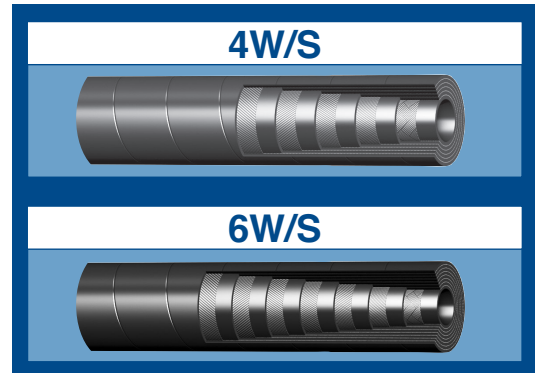

New Product

CWS SERIES (Compact Wire Spiral/Isobaric Concept)

- New hose series with compact design which complies to ISO18752 CLASS 420 TYPE CC.
- No need skive
- Exceeds the ISO18752 CLASS 420 TYPE CC, flexible design. Achieve smaller bend radius.

Hose Structure	Inner Cover: Oil Resistant Synthetic Rubber Reinforcement: Steel Wire Outer Cover: Oil and Weather Resistant Synthetic Rubber
Recommended Fluids	General Hydraulic Oil, Mineral Hydraulic Oil
Operating Temperature	-40°C~+120°C (-40F~+250F)

Hose Structure & Reinforcement

ISO18752 CLASS 420 TYPE CC												
	I.D.		O.D.		Max. W.P.		Min. B.P.		Min. B.R.		Weight	
	inch	mm	inch	mm	Psi	MPa	Psi	MPa	inch	mm	lb/ft	g/m
19	3/4	19.2	1.19	30.1	6100	42.0	24400	168.0	5.12	130	0.89	1320
25	1	25.4	1.48	37.5	6100	42.0	24400	168.0	6.50	165	1.34	1990
32	1-1/4	31.8	1.96	49.7	6100	42.0	24400	168.0	8.66	220	2.47	3660
38	1-1/2	38.1	2.28	57.8	6100	42.0	24400	168.0	10.43	265	3.25	4830
51	2	50.8	2.88	73.1	6100	42.0	24400	168.0	12.80	325	4.93	7330

SUMITOMO RIKO GROUP

SUMITOMO RIKO Hosetex, Ltd.

Address: 3-1 Higashi, Komaki-shi, Aichi, 485-7550, Japan
TEL : +81 (0) 568-77-5309
FAX: +81 (0) 568-77-7274

SUMITOMO RIKO America, Inc.

Address: 320 Snider Road Bluffton, OH 45817
Phone: 419-358-2121
Fax: 419-358-9331

SumiRiko Imperial Hydraulics India Pvt. Ltd.

Address: Sp2, Plot No 93-95 RIICO New Industrial Complex (Majrakath) Japanese Zone, Neemrana, Alwar Rajasthan - 301705, India (branches in Neemrana and Malur)
TEL : +91-124-430-8176

SumiRiko Hydraulic Hose (Hefei) Co., Ltd.

Address: 679 Fangxing Ave., Hefei Economic and Technological Development zone, Hefei, Anhui, China
TEL : +86 (0) 551-6258-0033
FAX: +86 (0) 551-6913-8307

SumiRiko Industrial Products (Shanghai) Co., Ltd.

Address: 8th Floor Room 803-B, No.310 Tianshan Road, Changning District, Shanghai, China
TEL : +86 (0) 573-8338-7035
FAX: +86 (0) 573-8338-7037